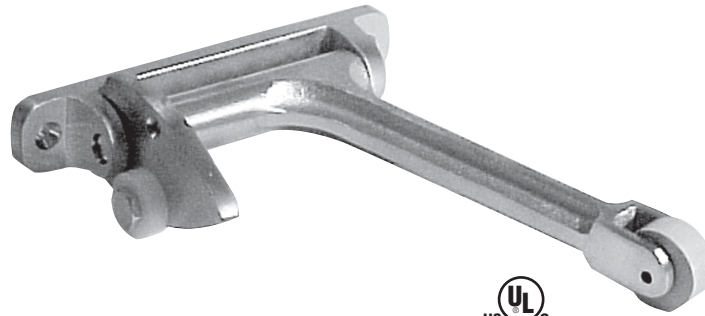

# 3790 GRAVITY COORDINATOR

---

- For use on pairs of door to allow inactive door to close before active door
- UL listed for use with pairs of swinging fire doors with astragal
- Non-handed
- Stainless steel
- Use on pairs of doors with astragal on:
  - Active door up to 4'
  - Inactive door over 3'4"
  - Both doors over 2'10"