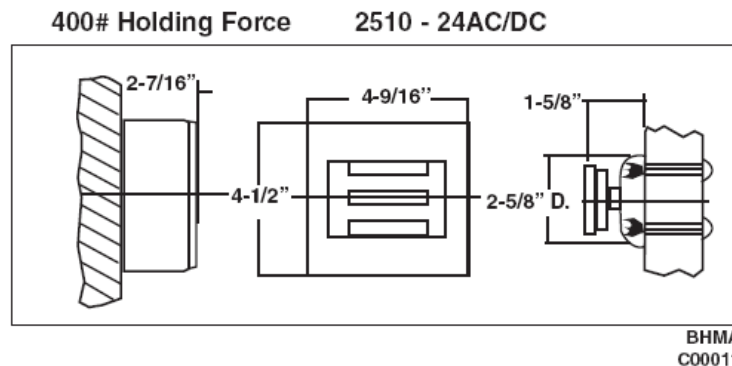

2500 SURFACE WALL MOUNTED

- Underwriters US and Canada Listed
California State Fire Marshal Listed
New York City MEA
ANSI/BHMA 156.15
- Most models available in US28, sprayed finishes and US32D
- Easy wire installation with quick insert connector